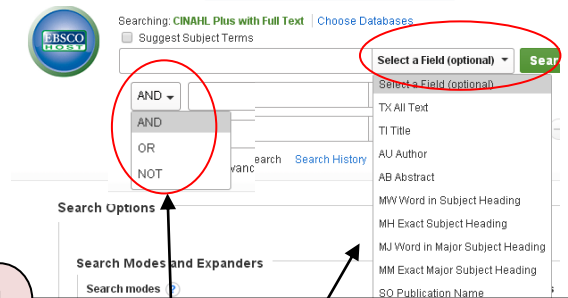

Searching procedure

Advance search

1 Go to website of library of Burapha University www.lib.buu.ac.th and choose E-database

2 Choose CINAHL Plus with Full Text

Basic search

3. Fill searching word
4. Click search

5 Click on pdf file to download document

1. Select title from criteria
2. Search by typing the word
3. Select the condition

- *and* show all searching word
- *or* show at least one searching word
- *not* show information that no searching word that put after not ex: nursing not children, system shows information includes with word: nursing without word: